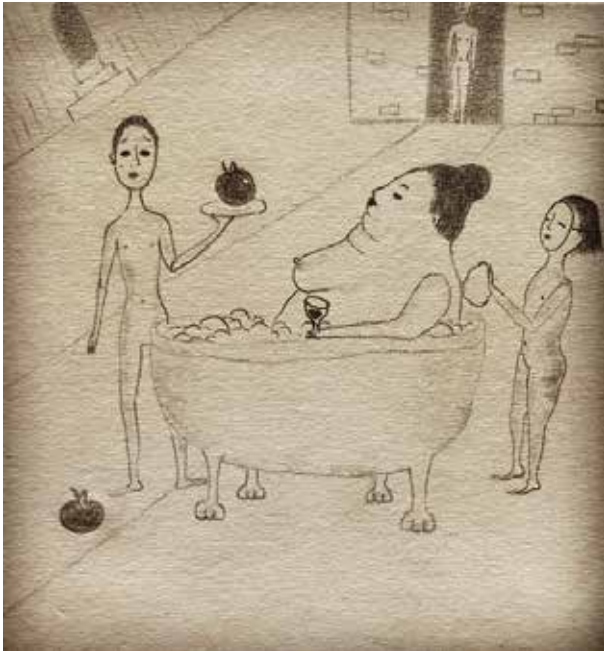

You and me forever
700

She comes at night
700

They are still watching
700

Breastfeeding is so fulfilling
700

Cult baby
700

#CMA2024

DIDDE ROSE

*blyant på papir m. kaffe
/ *vandfarve & farveblyant*